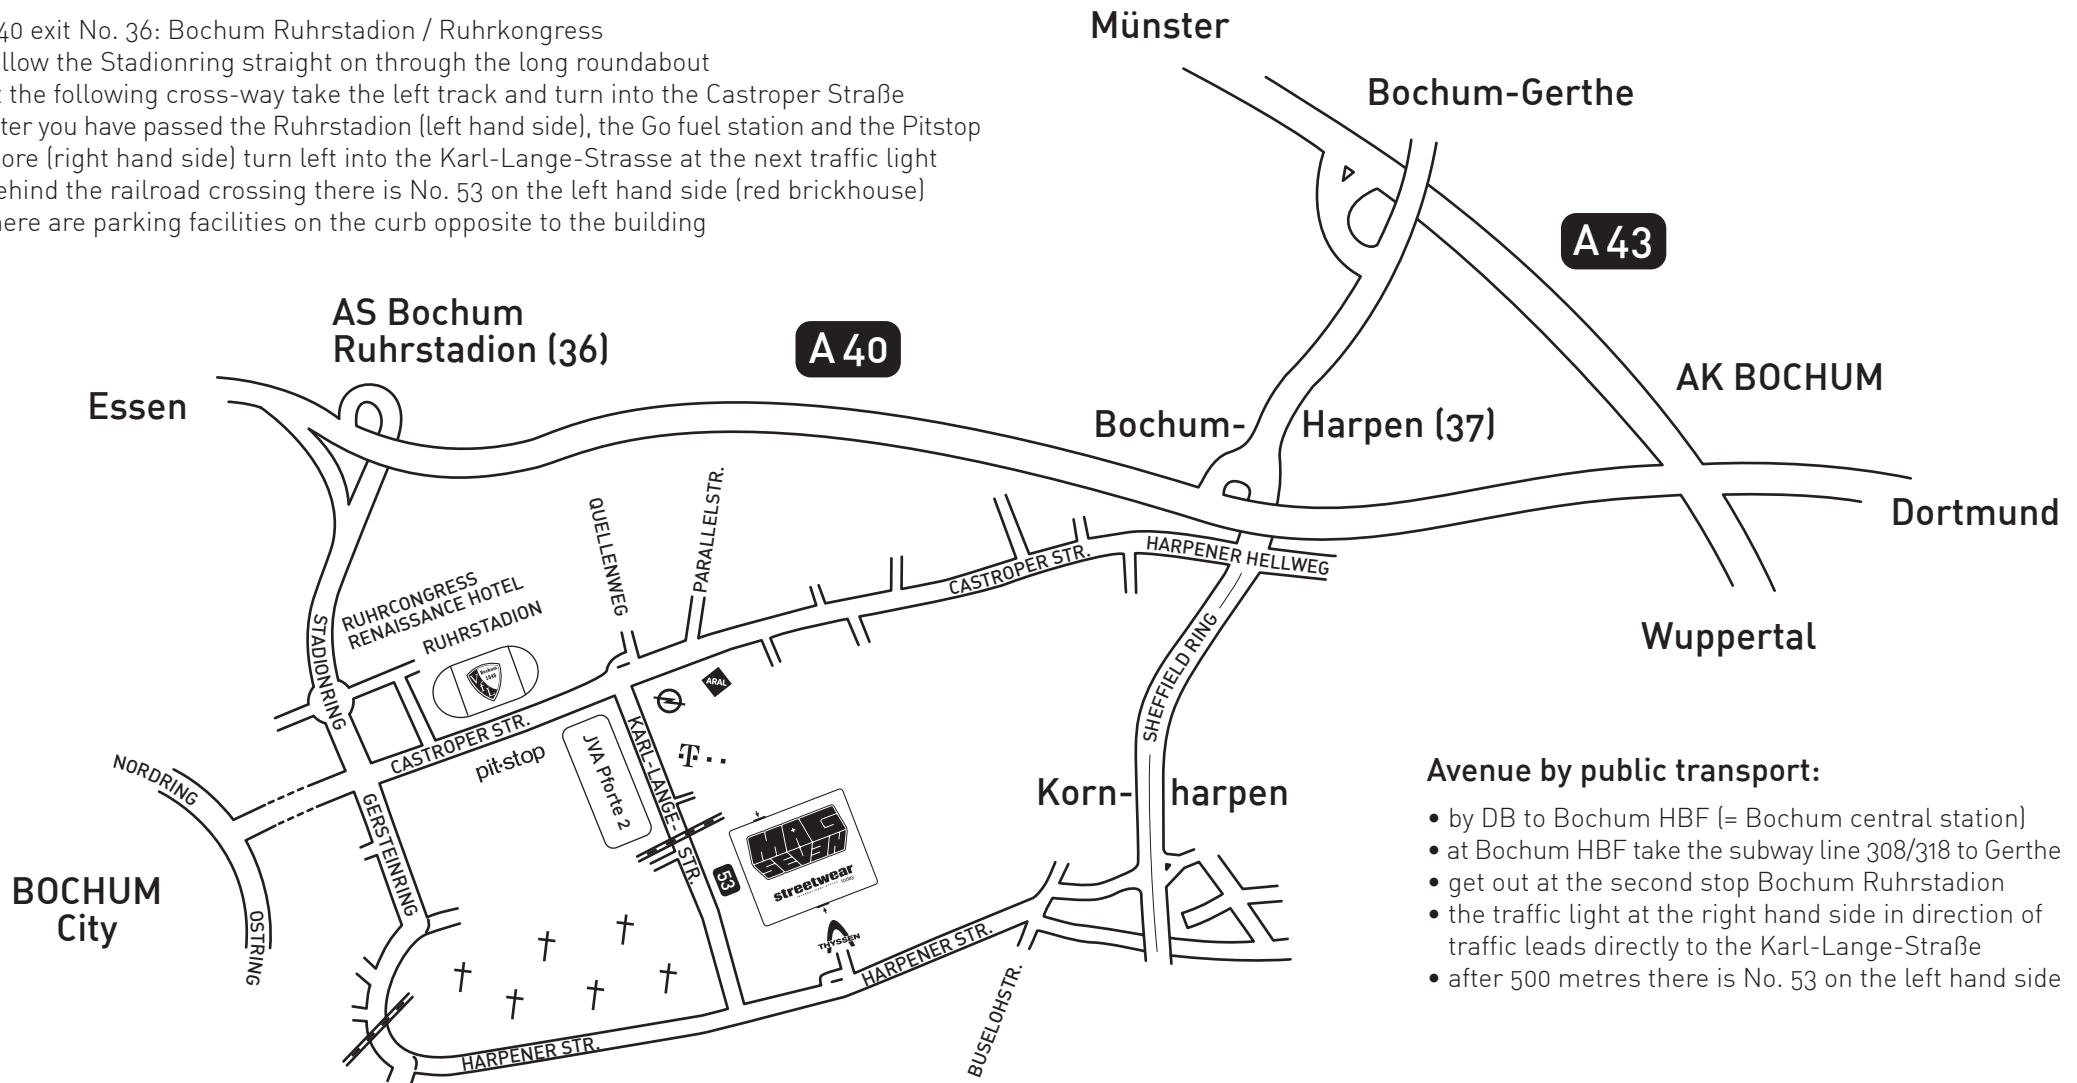

LOCATION PLAN

Avenue over the A40 from Essen or Dortmund:

- A40 exit No. 36: Bochum Ruhrstadium / Ruhrkongress
- follow the Stadionring straight on through the long roundabout
- at the following cross-way take the left track and turn into the Castroper Straße
- after you have passed the Ruhrstadium (left hand side), the Go fuel station and the Pitstop store (right hand side) turn left into the Karl-Lange-Strasse at the next traffic light
- behind the railroad crossing there is No. 53 on the left hand side (red brickhouse)
- there are parking facilities on the curb opposite to the building

Avenue by public transport:

- by DB to Bochum HBF (= Bochum central station)
- at Bochum HBF take the subway line 308/318 to Gerthe
- get out at the second stop Bochum Ruhrstadium
- the traffic light at the right hand side in direction of traffic leads directly to the Karl-Lange-Straße
- after 500 metres there is No. 53 on the left hand side